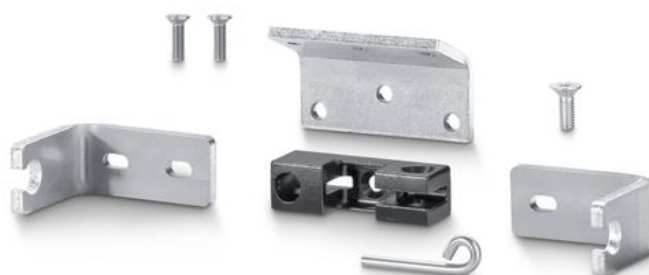

Product data sheet

Bracket set Powerchain roof special version

For roof windows

AREAS OF APPLICATION

- Frame installation OUTWARD opening
- Installation on aluminium windows

Bracket set Powerchain roof special version

PRODUCT FEATURES

→ Fast and easy installation with the Smart fix installation system

TECHNICAL DATA

Productname	Bracket set Powerchain roof special version
-------------	---