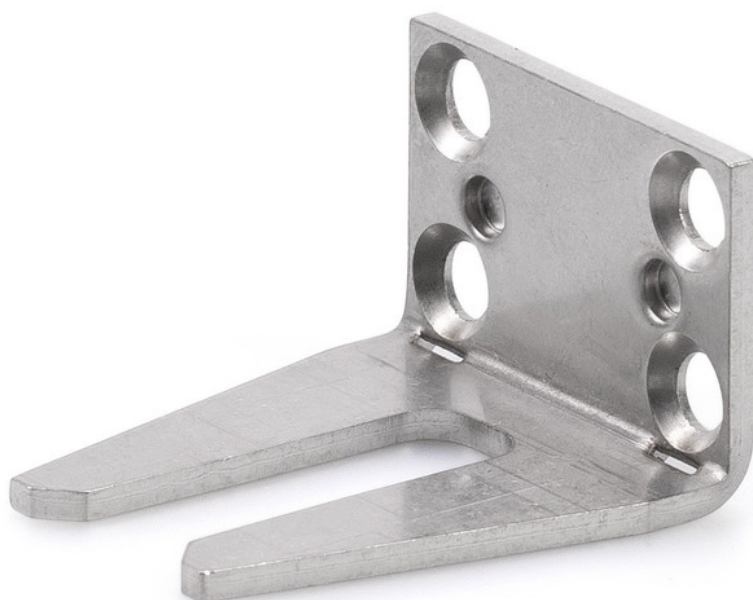

Product data sheet

Leaf installation set *

For leaf installation of the Power lock locking drive

AREAS OF APPLICATION

- Bottom-hung, side-hung, top-hung, centre pivoted and vertically centre pivoted windows
- Leaf installation

Leaf installation set *

PRODUCT FEATURES

→ Available in different locking sizes (8.5 mm and 11.5 mm)

TECHNICAL DATA

Productname	Leaf installation set *
-------------	-------------------------

VARIANTS / ORDER INFO

Designation	Ident-No.	Colour
Leaf installation set *	150505	silver-coloured
Leaf installation set *	147025	silver-coloured

* The products designated above may vary in form, type, characteristics, function, or availability depending on the country. Please get in touch with your GEZE contact person if you have any questions.